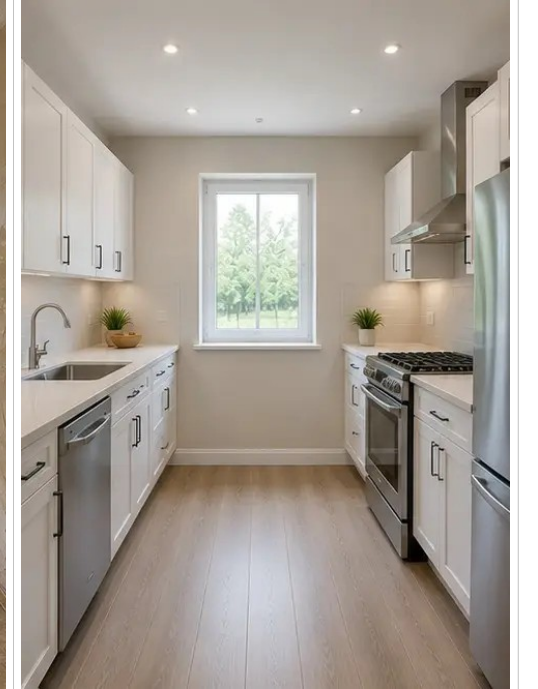

আগে ও পরে ফটো রিপোর্ট - ফলাফল নথিকরণ লেআউট

ফটো নং9 সংস্কারের আগে বাথরুমের অবস্থা

ফটো নং10 সংস্কারের পরে বাথরুমের অবস্থা

ফটো নং11 সংস্কারের আগে রান্নাঘরের অবস্থা

ফটো নং12 সংস্কারের পরে রান্নাঘরের অবস্থা